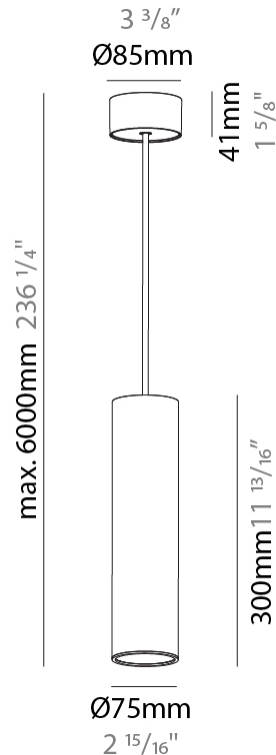

GENERAL

Series: Hangover
Subseries: Hangover Monopoint Surface Canopy
Brand: Prolicht
Division: Architectural
Mounting Type: Suspension
Mounting Location: Ceiling
Subcategory: Pendant

PHYSICAL

Shape: Cylinder
Diameter (mm): 75
Diameter (in): 2 15/16
Height (mm): 300
Height (in): 11 13/16
Max. Overall Height (mm): 2300
Max. Overall Height (in): 90 9/16
Light Distribution: Downlight
Diffuser: Shine Ring 0-6
Fixture Finish: SSR / BKV / CWI / CRY / HAB / UFT / ITA / RUA / FTG / MYG / LOD / PUS / FRO / FUP / KIA / POP / BLS / SPG / MEY / GOH / GUM / CHC / COM / ABZ / JAG / OBR / MOS / ROR
Fixture Material: Aluminum
Cable Details: 2000mm / 6000mm Cable in White / Black / Orange / Red

ELECTRICAL

Lamp Type: LED (Zhaga Standard)
Input Wattage (W): 10.9
Total Output Wattage (W): 9
Dimming: Non-Dimmable
Driver Included: Yes
Driver Location: Integrated
Driver Type: Constant Current
Driver Class: Class 2
Housing: ENCP3
Input Voltage (V): 120
Constant Current (mA): 500
Upon Request: Remote: 0-10Vdc dimming / Phase dimming 120Vac

LED

Number of LEDs: 1
Color Temperature (°K): 2700 / 3000 / 4000
Max. Delivered Lumen (lm): 923
CRI: >90 CRI
Efficiency (%): 86
Lamp Life (hrs): 50000

OPTICAL

Reflector: 18 / 36 / 52

RATINGS AND CERTIFICATIONS

Certified By: Certified for North American Standards
IP rating: IP20